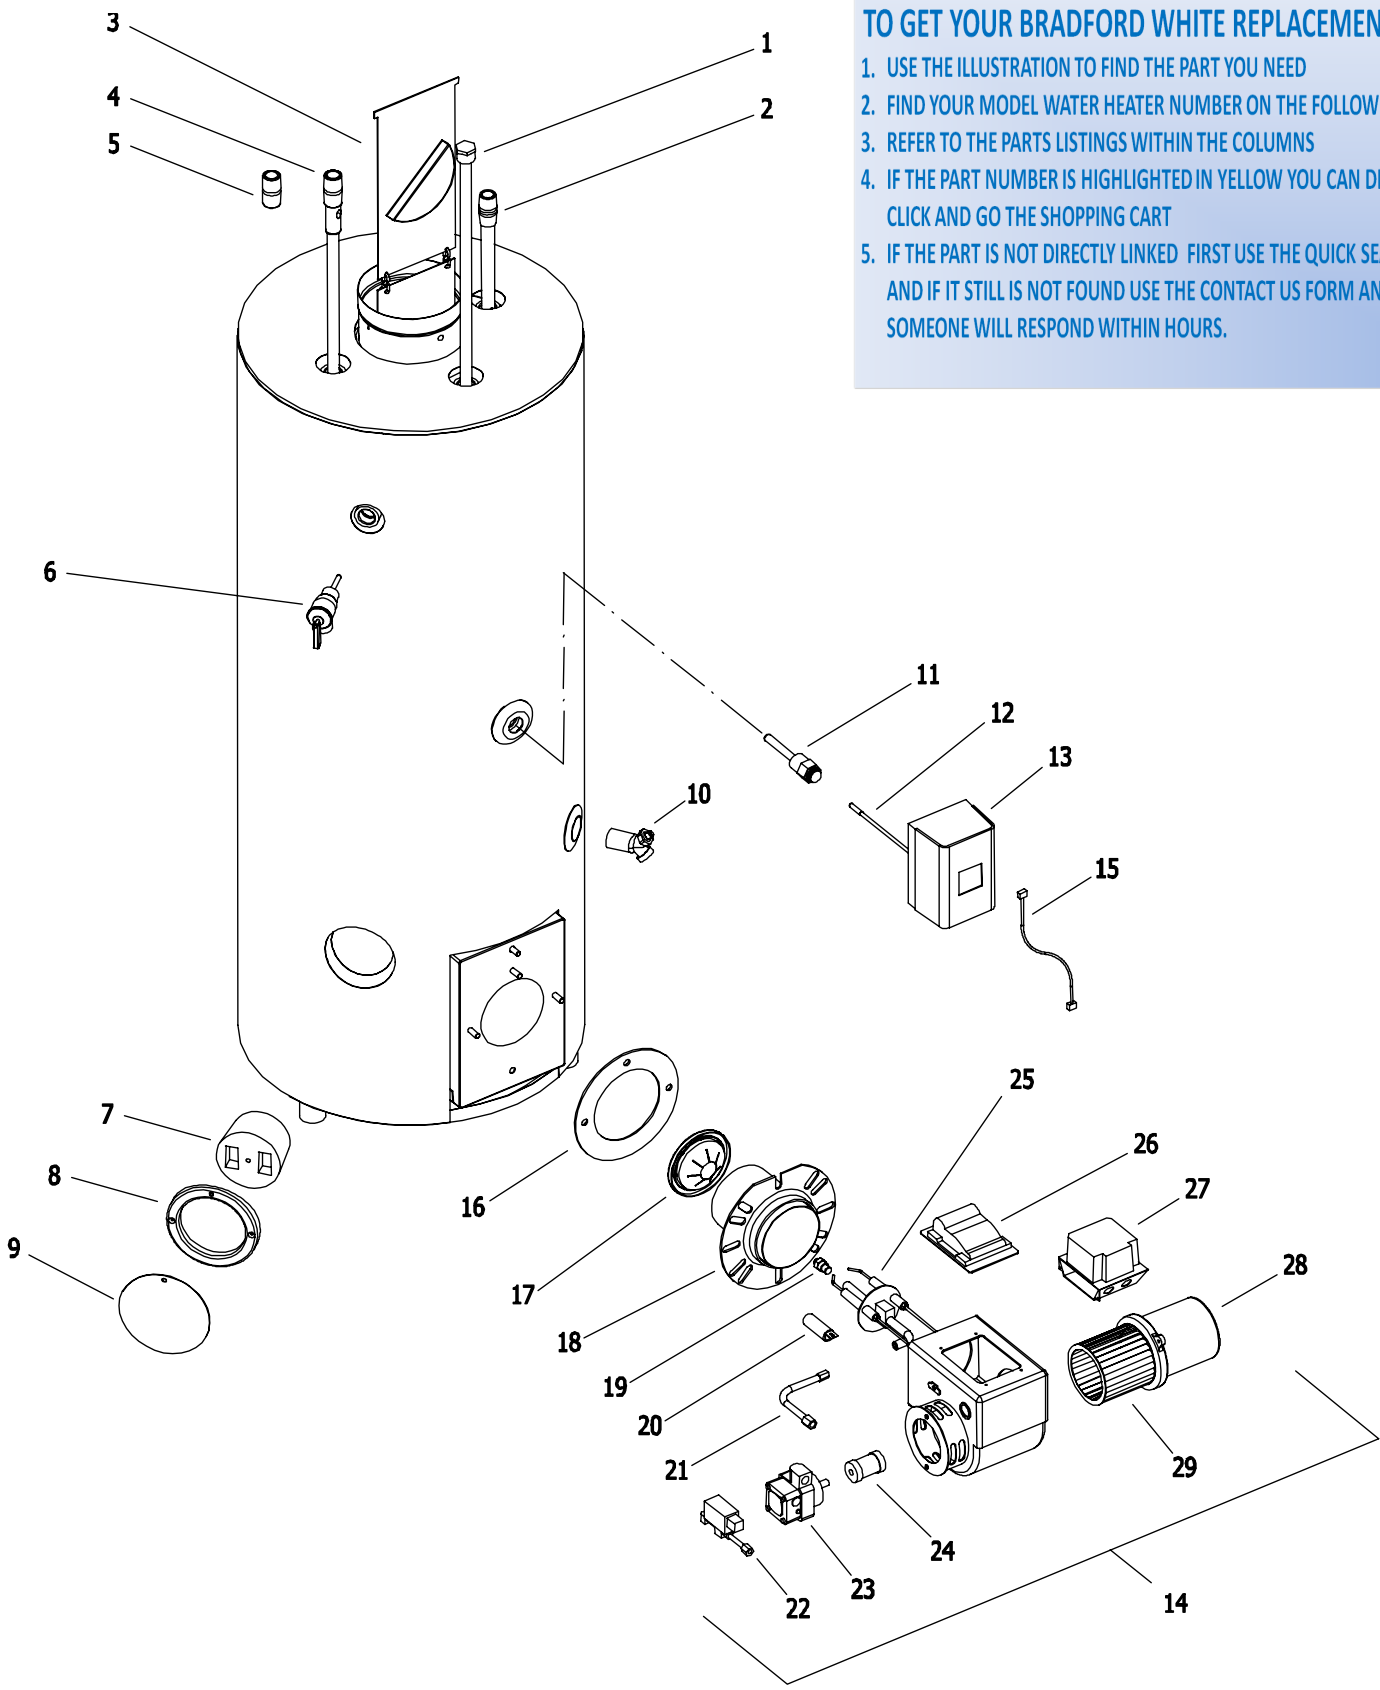

BRADFORD WHITE[®]
W A T E R H E A T E R S

**RESIDENTIAL AND COMMERCIAL OIL FIRED
REPLACEMENT PARTS LIST**

**CF-32, CF-50 and
CF-70 Gallon Models**

TO GET YOUR BRADFORD WHITE REPLACEMENT PARTS

1. USE THE ILLUSTRATION TO FIND THE PART YOU NEED
2. FIND YOUR MODEL WATER HEATER NUMBER ON THE FOLLOWING PAGES
3. REFER TO THE PARTS LISTINGS WITHIN THE COLUMNS
4. IF THE PART NUMBER IS HIGHLIGHTED IN YELLOW YOU CAN DIRECTLY CLICK AND GO THE SHOPPING CART
5. IF THE PART IS NOT DIRECTLY LINKED FIRST USE THE QUICK SEARCH BOX AND IF IT STILL IS NOT FOUND USE THE CONTACT US FORM AND SOMEONE WILL RESPOND WITHIN HOURS.

Includes Hydrojet[®]
Total Performance System

***Effective: November, 2006
ECO 7151***

**NOTE: BOTH MODEL AND SERIAL
NUMBERS ARE REQUIRED FOR
ORDERING REPLACEMENT PARTS**

Dimensions and specifications
subject to change without notice.

TO GET YOUR BRADFORD WHITE REPLACEMENT PARTS

1. USE THE ILLUSTRATION TO FIND THE PART YOU NEED
2. FIND YOUR MODEL WATER HEATER NUMBER ON THE FOLLOWING PAGES
3. REFER TO THE PARTS LISTINGS WITHIN THE COLUMNS
4. IF THE PART NUMBER IS HIGHLIGHTED IN YELLOW YOU CAN DIRECTLY CLICK AND GO THE SHOPPING CART
5. IF THE PART IS NOT DIRECTLY LINKED FIRST USE THE QUICK SEARCH BOX AND IF IT STILL IS NOT FOUND USE THE CONTACT US FORM AND SOMEONE WILL RESPOND WITHIN HOURS.